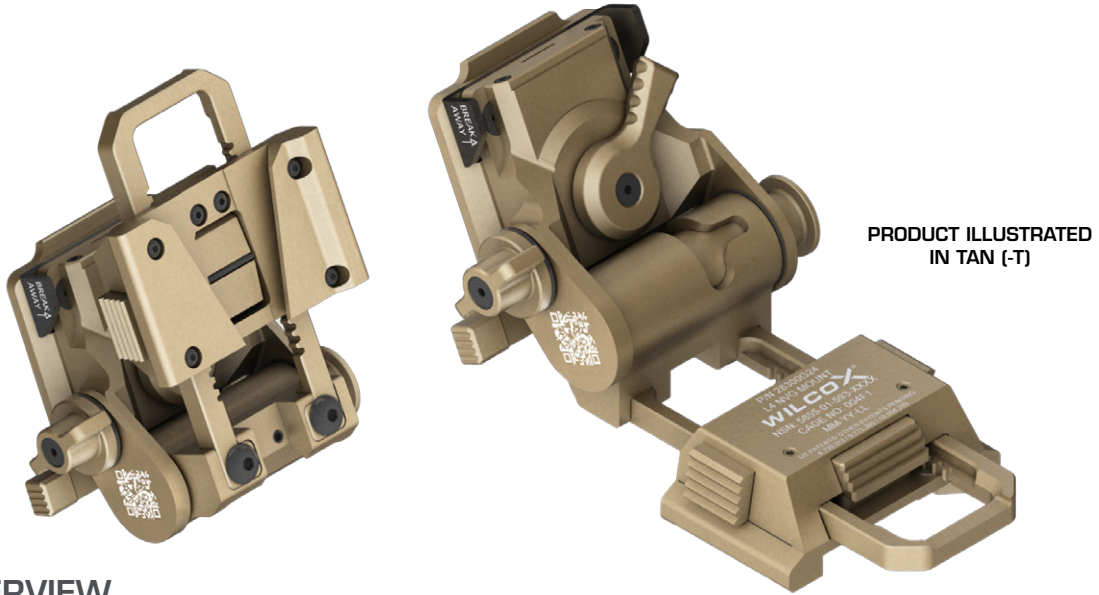

## BREAKAWAY NIGHT VISION GOGGLE MOUNT

### PRODUCT OVERVIEW

The Wilcox G24™ low profile breakaway mount has become the industry standard for night vision goggle mounting solutions. With a dovetail shoe interface, the G24 offers near universal mounting compatibility. During the G24’s initial development, extensive operational input was considered and since it’s initial fielding, millions of operational hours have established operator muscle memory. Pioneering the “break away” feature, safety is built into this mount’s design; Under stress, the mount will break away from the base, reducing the potential for neck injury. This mount can be summarized in one word – quality. The superior finish, attention to design and functionality, the G24 optimizes the use of your night vision goggle.

### FEATURES & BENEFITS

- Maintains a very low profile on the helmet
- Ergonomic adjustments allow for one handed operation
- Breakaway feature reduces the risk of neck injury
- Dovetail shoe interface securely locks NVG’s into place
- Compatible with all Wilcox shrouds
- 5 Year Standard Limited Warranty

### SPECIFICATIONS

Dimensions:	3.98" L x 2.60" W x 2.40" H
Weight:	5.86 OZ
Fore/Aft Travel:	>1.3"
Height Adjustment:	.90"

Available Colors:  -T  -B

PRODUCT DESCRIPTION	NSN NUMBER	PART NUMBER
G24 MOUNT	5855-01-593-6422 [B] 5855-01-593-6375 [T]	28300G24
G24 NON-BREAKAWAY BASE/MAGNET		28300G22
G24 BREAKAWAY BASE/MAGNET/ ONE HOLE SHROUD STANDARD/LANYARD		28300G37
G24 BREAKAWAY BASE/MAGNET/ THREE HOLE SHROUD STANDARD/LANYARD/CUP		28300G70
G24 BREAKAWAY BASE/MAGNET/ THREE HOLE SHROUD HYBRID/LANYARD/CUP		56100G41