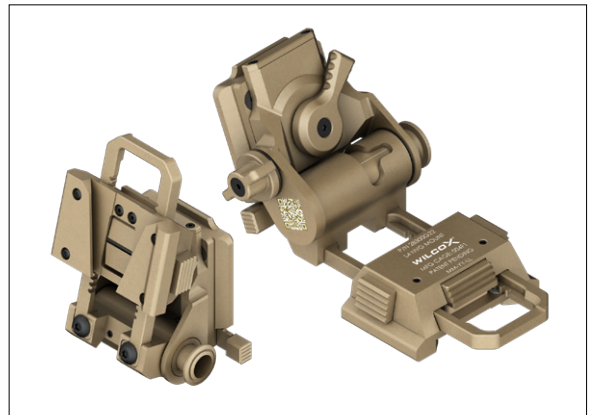

## BREAKAWAY NIGHT VISION GOGGLE MOUNT

### PRODUCT OVERVIEW

The Wilcox G24™ low profile breakaway mount has become the industry standard for night vision goggle mounting solutions. With a dovetail shoe interface, the G24 offers near universal mounting compatibility. During the G24’s initial development, extensive operational input was considered and since it’s initial fielding, millions of operational hours have established operator muscle memory. Pioneering the “break away” feature, safety is built into this mount’s design; Under stress, the mount will break away from the base, reducing the potential for neck injury. This mount can be summarized in one word – quality. The superior finish, attention to design and functionality, the G24 optimizes the use of your night vision goggle.

### FEATURES & BENEFITS

- Maintains a very low profile on the helmet
- Ergonomic adjustments allow for one handed operation
- Breakaway feature reduces the risk of neck injury
- Dovetail shoe interface securely locks NVG’s into place
- Compatible with all Wilcox shrouds
- 5 Year Standard Limited Warranty

## BREAKAWAY NIGHT VISION GOGGLE MOUNT - KITS

**G37 KIT**  
G24, ONE-HOLE SHROUD & LANYARD  
(MICH/ACH)

**G70 KIT**  
G24, THREE-HOLE SHROUD & LANYARD

**G41 KIT**  
G24, HYBRID SHROUD & LANYARD

**G22 MOUNT**  
G24 NON-BREAKAWAY BASE/MAGNET